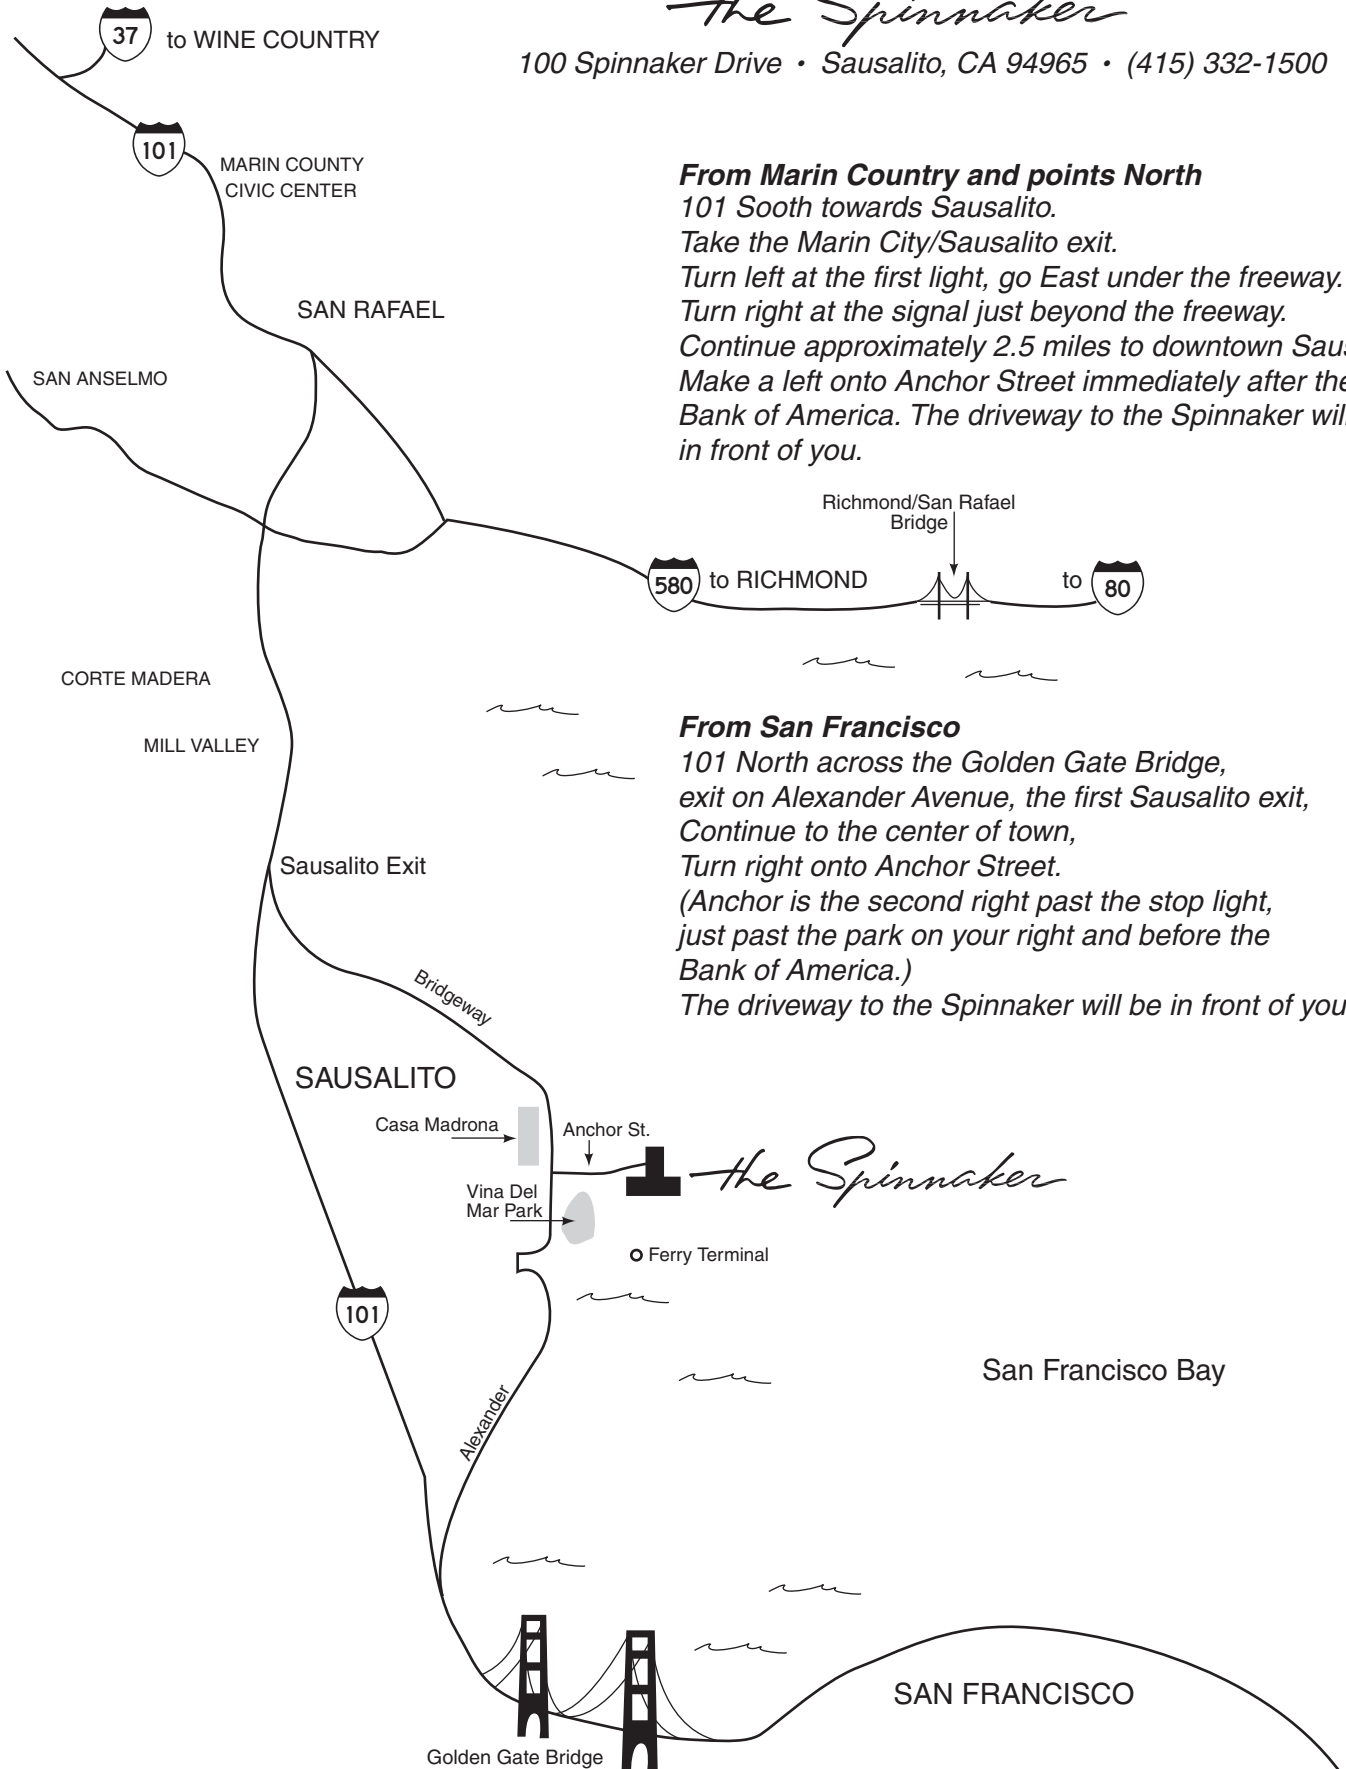

Directions to

the Spinnaker

100 Spinnaker Drive • Sausalito, CA 94965 • (415) 332-1500

From Marin County and points North

101 South towards Sausalito.

Take the Marin City/Sausalito exit.

Turn left at the first light, go East under the freeway.

Turn right at the signal just beyond the freeway.

Continue approximately 2.5 miles to downtown Sausalito.

Make a left onto Anchor Street immediately after the Bank of America. The driveway to the Spinnaker will be in front of you.

From San Francisco

101 North across the Golden Gate Bridge,

exit on Alexander Avenue, the first Sausalito exit,

Continue to the center of town,

Turn right onto Anchor Street.

(Anchor is the second right past the stop light,

just past the park on your right and before the

Bank of America.)

The driveway to the Spinnaker will be in front of you.